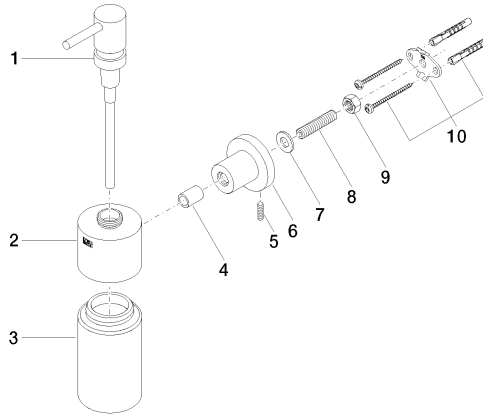

83 435 892

- bottle made of crystal glass, matt
- width 60mm
- height 200 mm
- rosette Ø 55 mm
- 250 ml bottle
- 144mm projection

	Chrome	83 435 892-00
	Brushed Platinum	83 435 892-06
	Platinum	83 435 892-08
	Dark Chrome	83 435 892-19
	Brushed Durabronze (23kt Gold)	83 435 892-28
	Matte Black	83 435 892-33
	Brushed Champagne (22kt Gold)	83 435 892-46
	Champagne (22kt Gold)	83 435 892-47
	Brushed Chrome	83 435 892-93
	Brushed Dark Platinum	83 435 892-99

83 435 892

mm [inches]

83 435 892

Parts for other finishes can be found here: Brushed Platinum

### Spare parts list

No.	Item Number	Name	Quantity used	Delivery time
1	90 10 10 535 00-00	dispenser	1	10
2	90 10 10 529 00-00	base	1	10
3	90 90 04 001 00 82	glass	1	2
4	08 17 20 624-00	holder	1	10
5	04 31 11 113 00 90	pin	1	2
6	08 17 89 505-00	holder	1	10
7	09 30 11 046 90	disc	1	2
8	08 18 50 586 90	screw	1	2
9	09 23 10 026 90	nut	1	2
10	05 17 20 739 00 90	fixing set	1	2